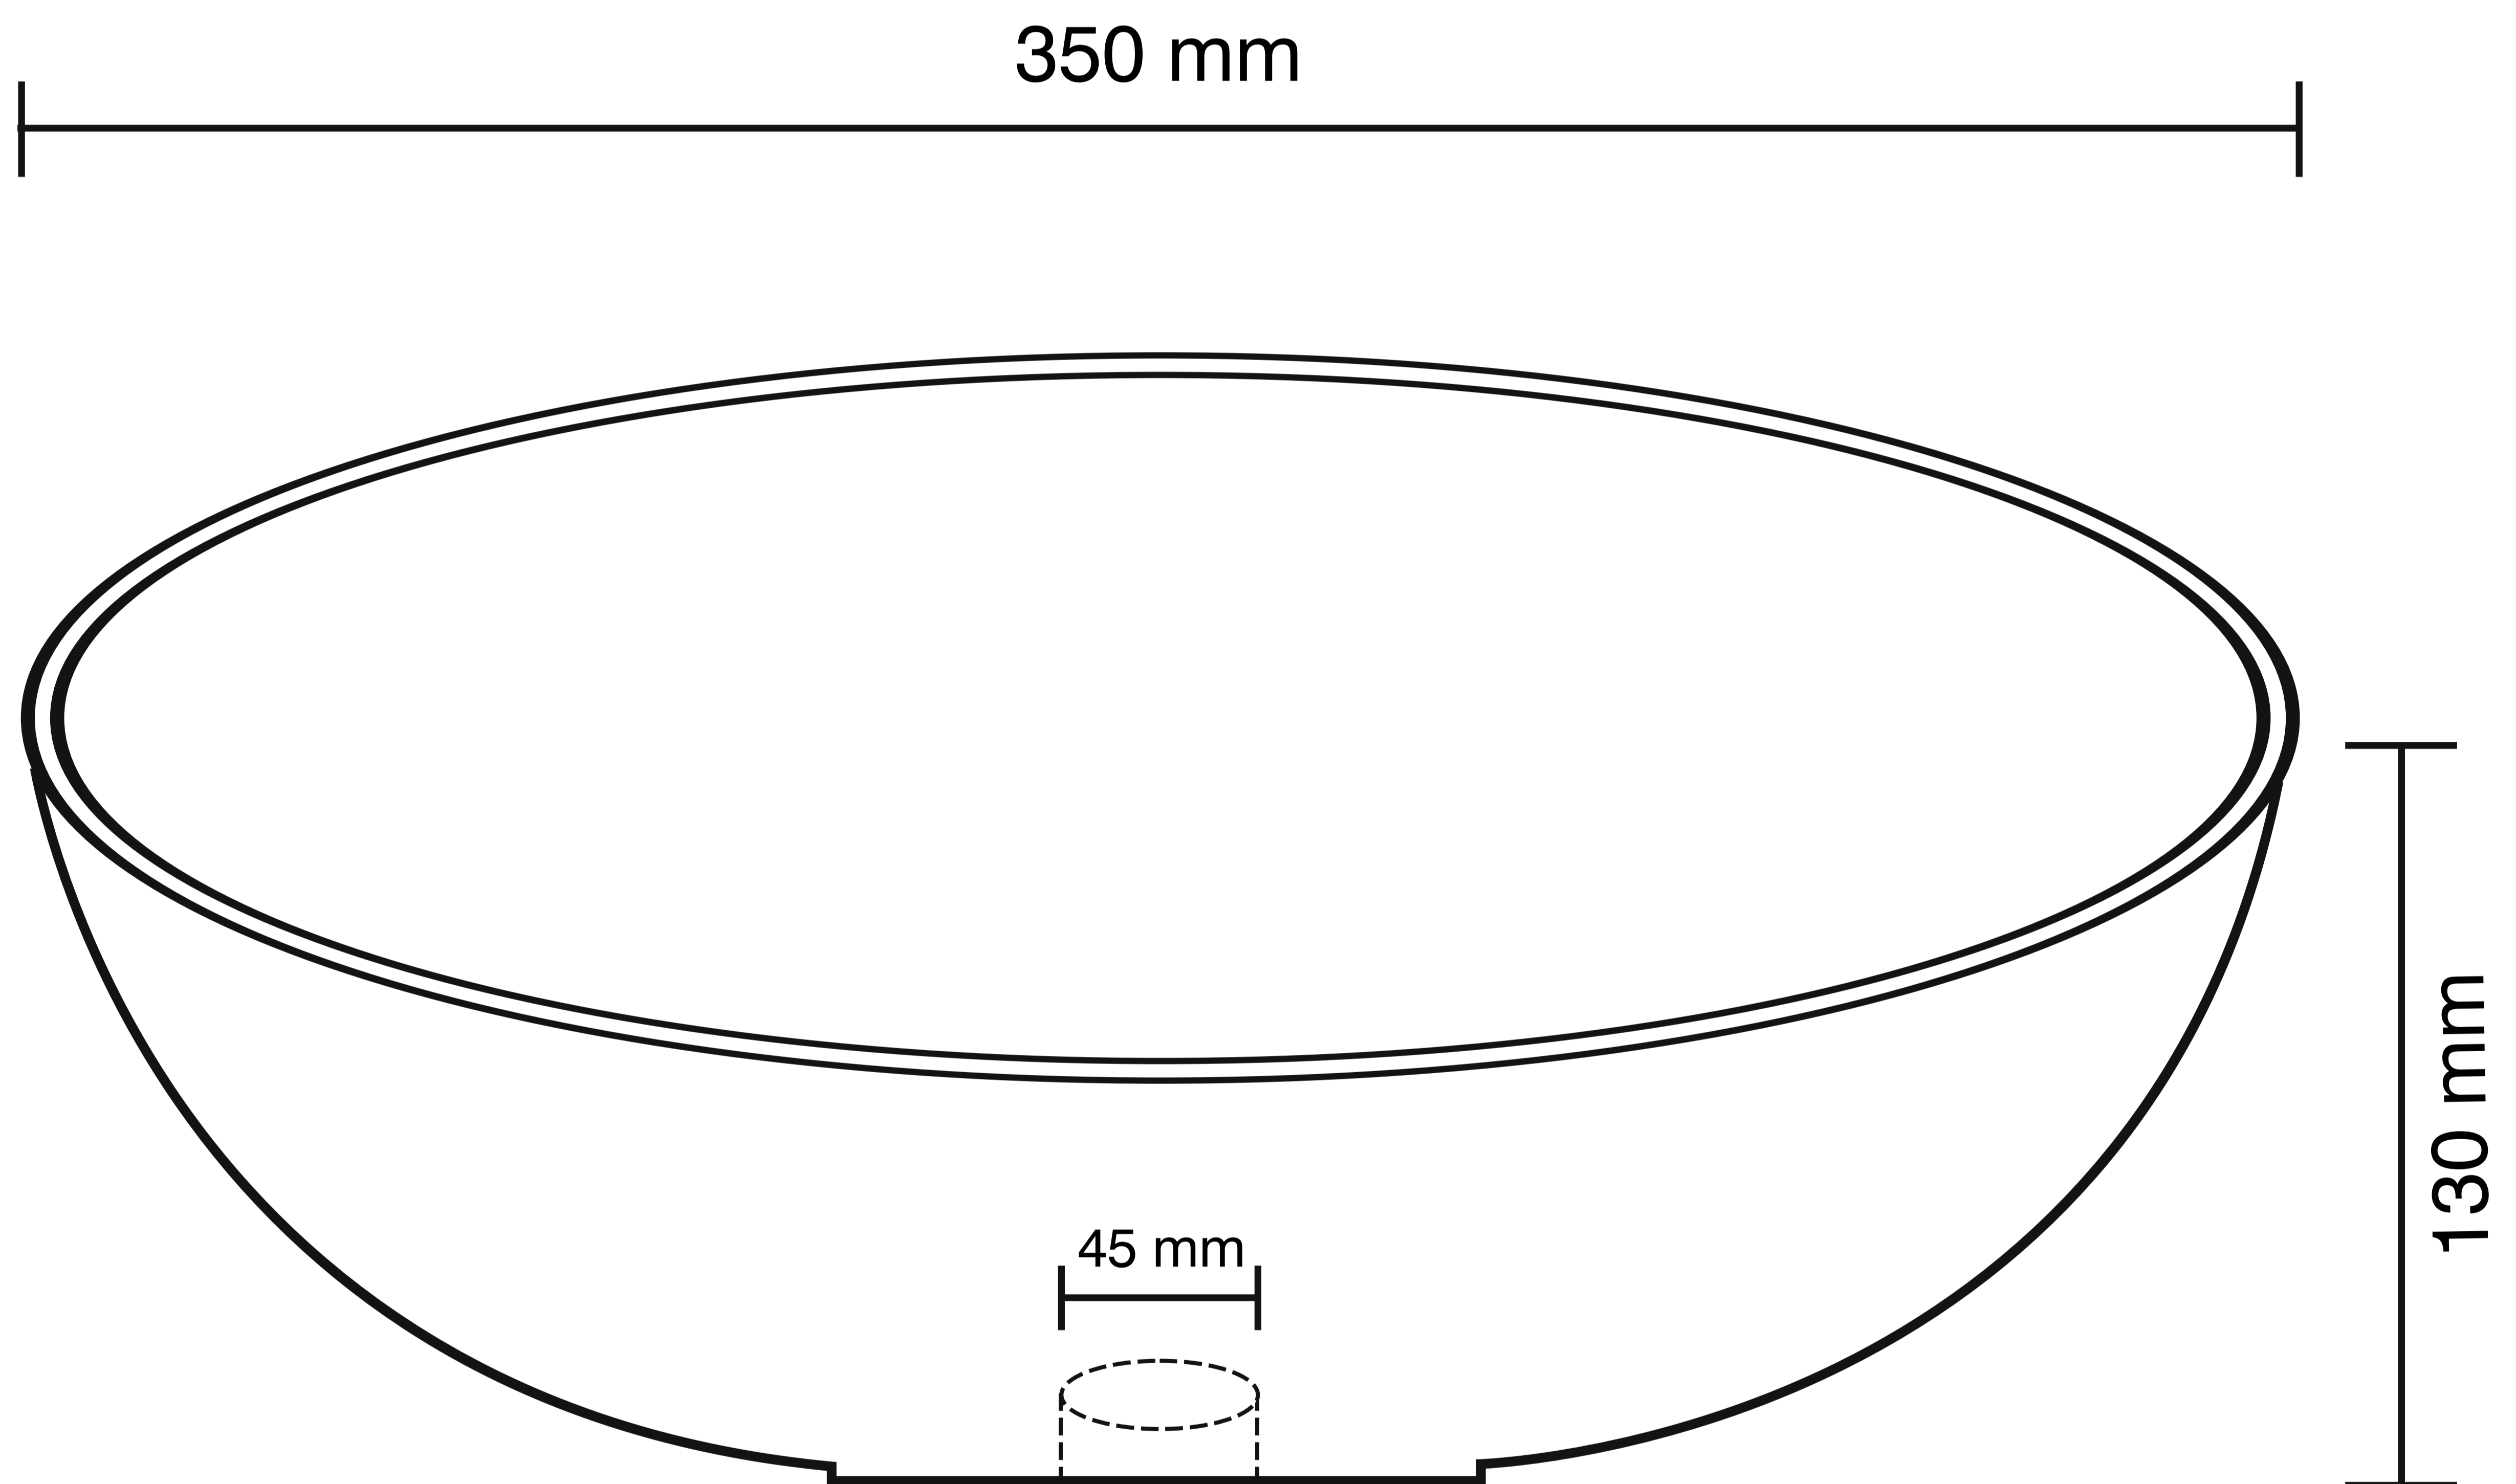

Honey Onyx Stone Basin - Circa Moon - S

Product Code : 9023

Technical Drawing

All dimension are in **mm**